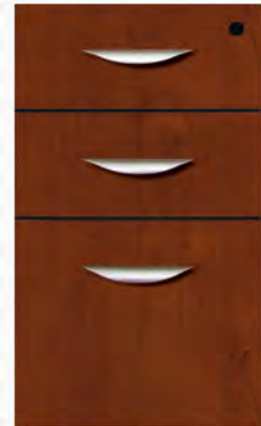

Natural wood grain runs vertically and matches seamlessly from top to bottom on all drawer fronts.

The Ventnor Series emphasizes sophisticated styling with the beauty of genuine wood veneer.

Features:

- Hand selected veneers accented with solid wood fluted edges finished in a rich satin gloss Toffee or Cordovan finish.
- Work surface features a nine step finishing process with a Polyester top coat finish.
- Box and File drawers feature full extension ball bearing drawer slides.
- Lateral files come equipped with a mechanical safety interlock.
- Pedestals, lateral files and multi-storage files are designed to connect to the appropriate desk, credenza, and return shells.
- Drawer interiors are constructed of multi-ply wood veneer.
- Metal pins and cam fasteners are designed for easy assembly. Metal brackets are also included for additional strength and rigidity.